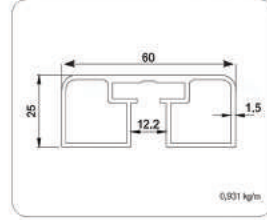

4893

25 X 60 KARE CAMLI
PROFIL 12 MM

25 X 60 SQUARE GLASSED
PROFILE 12 MM