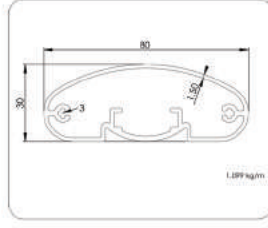

7801

30 X 80 ELİPS PROFİL

30 X 80 ELLIPSE PROFILE