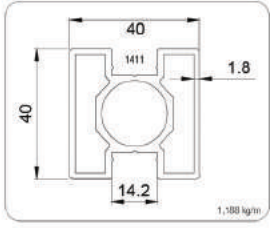

KARE KÜPEŞTE PROFİLLERİ Square Railing Profiles

1410

40 X 40 KARE DİKME
PROFİLİ 1.8 MM
40 X 40 SQUARE SEWING
PROFILE 1.8 MM