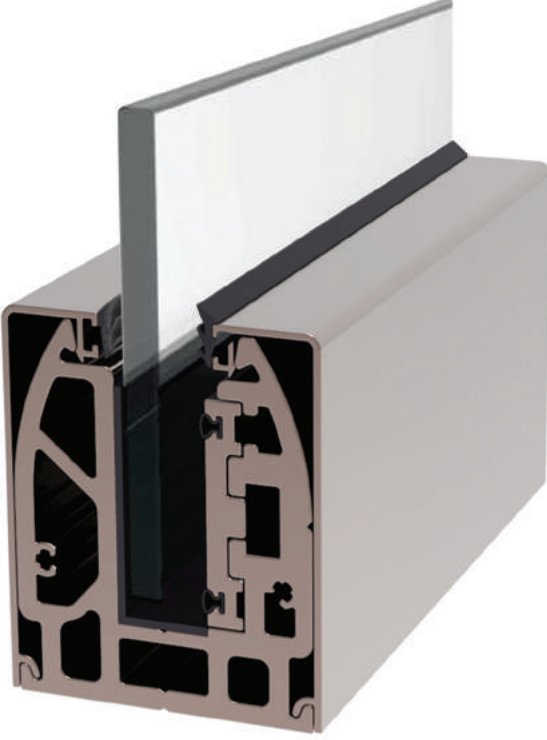

CAM KANAL KORKULUK AKSESUARLARI Glass Channel Railing Accessories

WC 10-13/A

ZEMİN ÜSTÜ CAM KANAL PROFİLİ 10-12 MM
GLASS MORTISE CHANNEL PROFILE FOR 10-12 MM