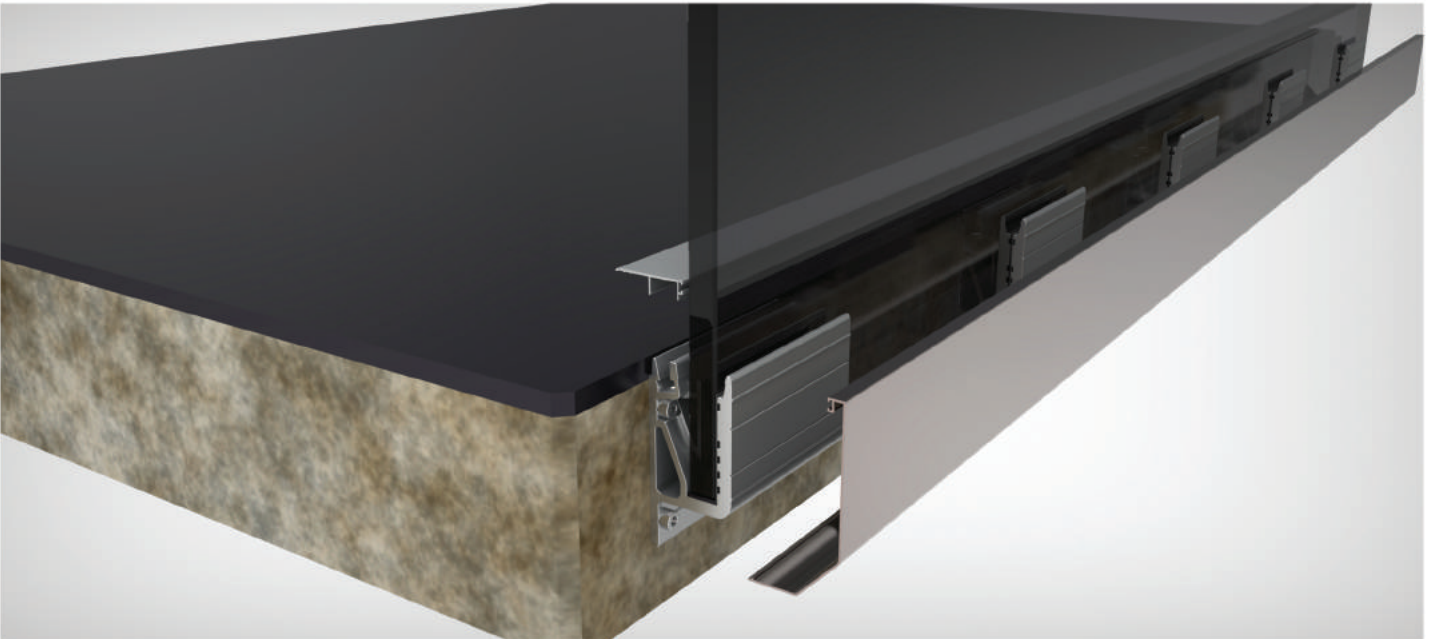

BALKON
BALCONY

ZEMİN ÜSTÜ MONTAJ
ABOVE GROUND MOUNTING

YANDAN MONTAJ
SIDE MOUNTING

ALT TANTUTAMAK
FROM BELOW HANDLE

YANDAN TUTAMAK
SIDE HANDLE

UYGULAMA DETAYLARI Applications Details

www.walmco.com

CAM KANAL KORKULUK AKSESUARLARI Glass Channel Railing Accessories