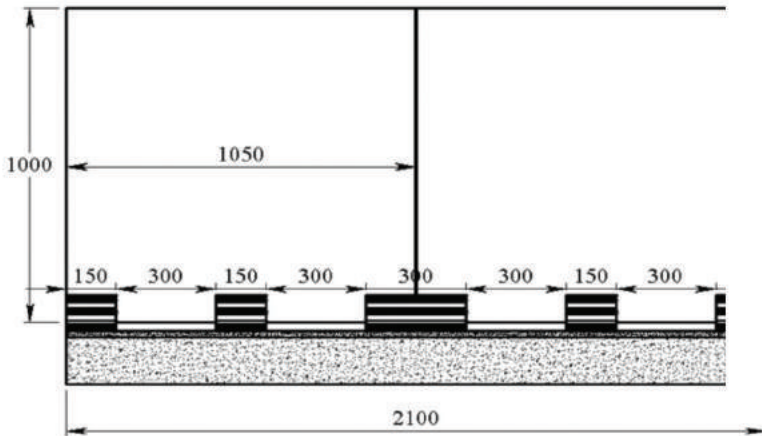

UYGULAMA DETAYLARI Applications Details