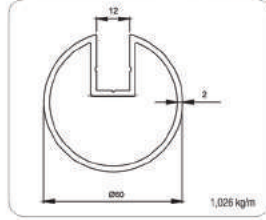

4723

50'LİK KANALLI BORU 12 MM

50 CHANNEL PIPE 12 MM