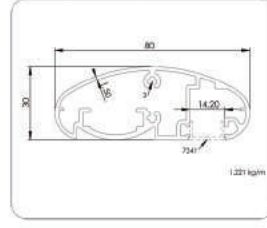

7802

30 X 80 ELİPS PROFİL

30 X 80 ELLIPSE PROFILE