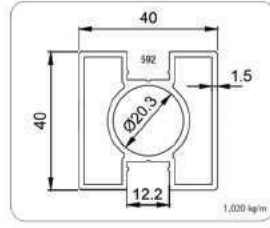

5434

40 X 40 KARE DİKME
PROFİLİ 1.5 MM
40 X 40 SQUARE SEWING
PROFILE 1.5 MM