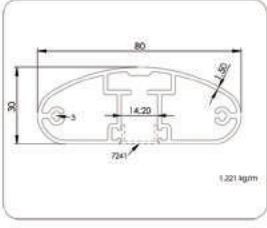

ELİPS KÜPEŞTE PROFİLLERİ Ellipse Railing Profiles

7800

30 X 80 ELİPS PROFİL

30 X 80 ELLIPSE PROFILE