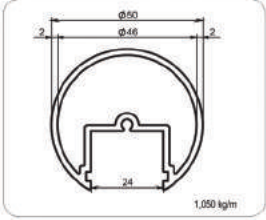

3809

50'LİK KANALLI BORU 24 MM

50 CHANNEL PIPE 24 MM